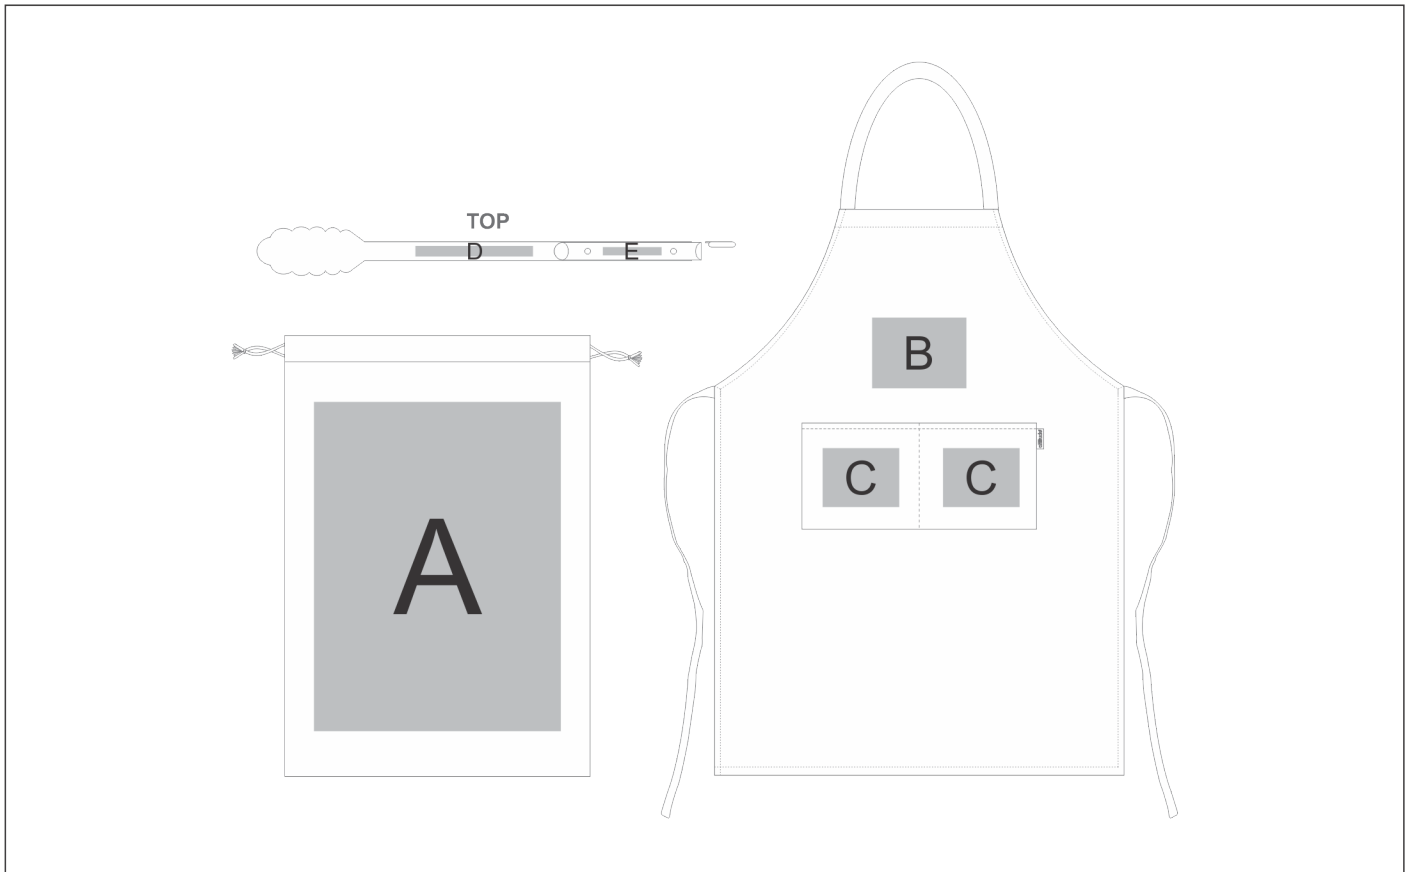

GF-AM-1147-B

Lobos Gourmet Gift Set

Need to know:

- Includes 1-Position Laser Engraving on Tongs AND 1-Colour, 1-Position Screen Print on Apron & Pouch (setup fees apply).
- Laser Colour Pos D: Brown \ Laser Colour Pos E: Tonal
- Texture may affect the Screen Print.
- Due to tonal variations in the wood the laser engraving will vary from one item to the next and will likely vary in the same item.

Branding Options:

Position A

1. Screen Print (SA)
1 Colour
Size: 120mm wide x 160mm high
2. Digital Direct Transfer (DDT-D)
Full Colour
Size: 105mm wide x 74mm high
3. Digital Direct Transfer (DDT-A)
Full Colour
Size: 148mm wide x 105mm high
4. Digital Direct Transfer (DDT-B)
Full Colour
Size: 210mm wide x 148mm high
5. Digital Direct Transfer (DDT-C)
Full Colour
Size: 210mm wide x 280mm high

Position C

1. Screen Print (SB)
1 Colour
Size: 130mm wide x 100mm high
2. Digital Transfer Clothing A6 (DTC-A6)
Full Colour
Size: 130mm wide x 100mm high

Position E

1. Laser Engraving (LC)
N/A
Size: 50mm wide x 7mm high

Position B

1. Screen Print (SB)
1 Colour
Size: 160mm wide x 120mm high
2. Digital Transfer Clothing A6 (DTC-A6)
Full Colour
Size: 160mm wide x 120mm high

Position D

1. Laser Engraving (LB)
N/A
Size: 100mm wide x 9mm high